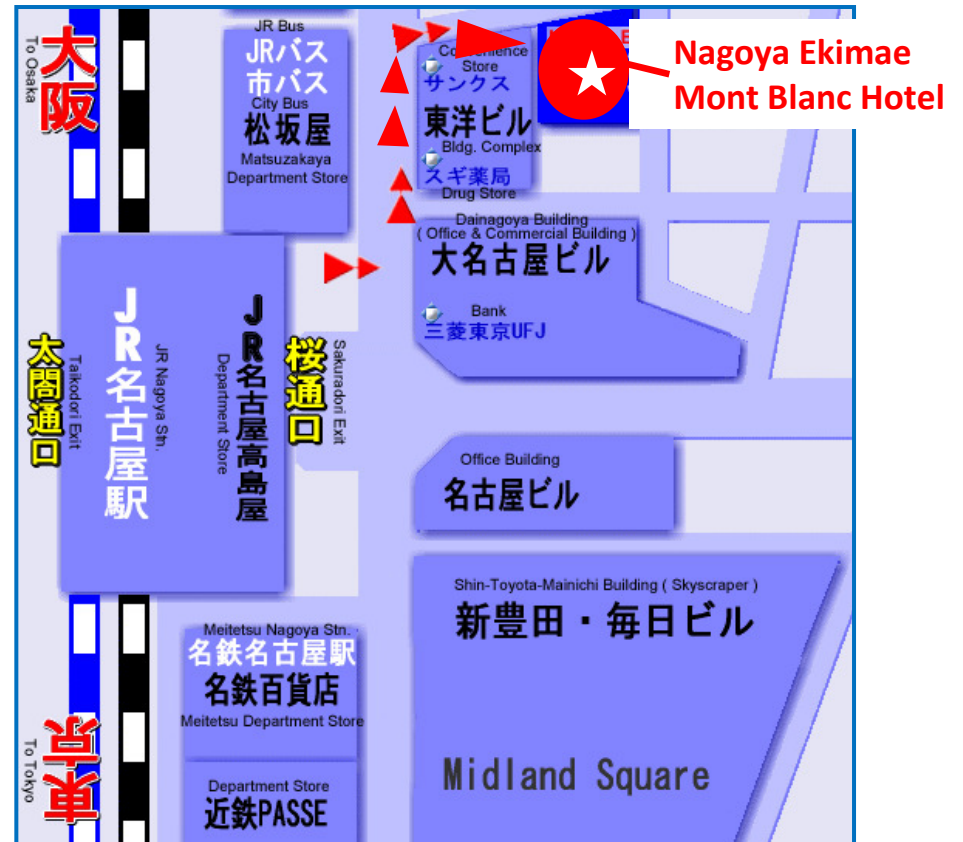

11:00

Hotel Facilities

http://web.travel.rakuten.co.jp/portal/my/info_page_e.Eng?f_no=2652

Credit Cards

American Express Diner's Club JCB Master Card VISA

Nagoya Ekimae Mont Blanc Hotel

Address

3-14-1, Meieki, Nakamura-ku, Nagoya city, Aichi
450-0002, Japan

Credit Cards

American Express Diner's Club JCB Master Card VISA

Daiwa Roynet Hotel Nagoya Ekimae

Address

1-23-20, Meieki-minami, Nakamura-ku, Nagoya City,
Aichi 450-0003, Japan

Phone Number / Fax Number

+81-52-541-3955 / +81-52-541-3956