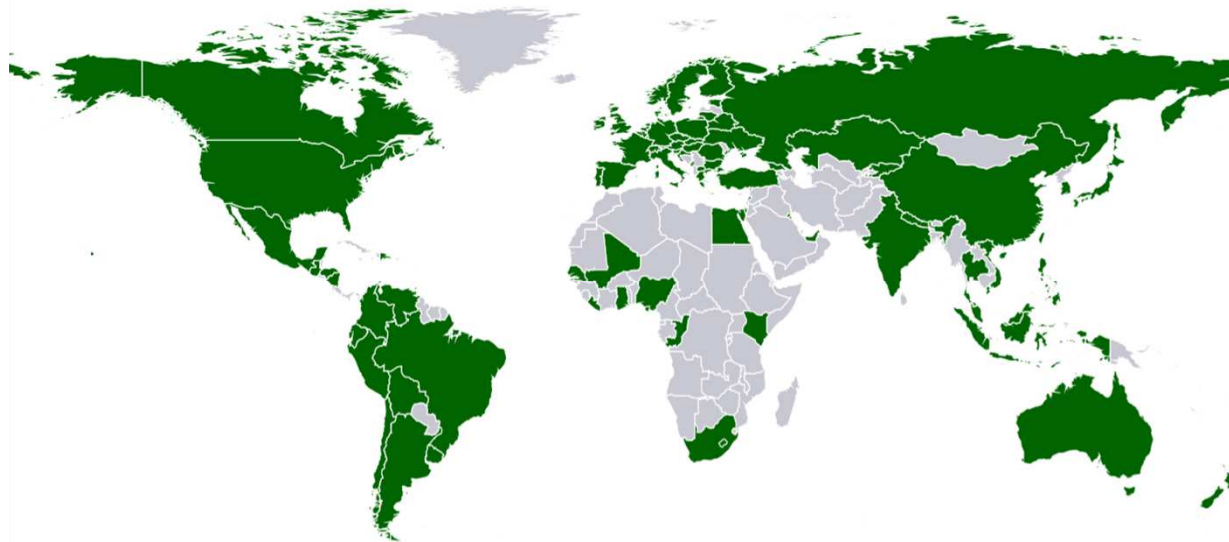

esa HUMAN SPACEFLIGHT TODAY: THE ISS

S. Cristoforetti (Expedition 42-43)

- **Launch:**
23-Nov-2014
- **Return:**
11-May-2015
- **Duration:**
168 Days

Andreas Mogensen

- ISS short-duration mission
- Launch/Landing: 9/2015

Timothy Peake

- ISS long-duration mission **Expedition 46/47**
- Launch: 11/2015
- Eighth ESA astronaut long-duration mission to ISS

Thomas Pesquet

- ISS long-duration mission **Expedition 50/51**
- Launch: 11/2016
- Ninth ESA astronaut long-duration mission to ISS

esa HUMAN SPACEFLIGHT TODAY: THE ISS

Countries / Areas with ISS Investigations

Argentina
Australia
Austria
Belarus
Bermuda
Bolivia
Bosnia
Brazil
Bulgaria
Chile
China
Columbia
Croatia
Czech Republic
Democratic
Republic
of the Congo
Dominican
Republic
Ecuador
Egypt
Estonia
Fiji
Finland
Georgia
Ghana
Greece
Guatemala
Honduras
Hungary
India
Indonesia
Ireland
Israel
Kazakhstan
Kenya

83 countries and areas

Belgium
Canada
Denmark
France
Germany

Italy
Japan
Netherlands
Norway
Russia

Spain
Sweden
Switzerland
United Kingdom
United States

Kuwait
Kyrgyzstan
Lebanon
Liberia
Lithuania
Luxembourg
Macedonia
Malaysia
Mali
Mexico
Montenegro
Nepal
New Zealand
Nicaragua
Nigeria
Peru
Philippines
Poland
Portugal
Republic of Korea
Republic of South
Africa
Romania
Senegal
Slovakia
Slovenia
Taiwan
Thailand
Trinidad and Tobago
Turkey
Ukraine
United Arab Emirates
Uruguay
Vatican City
Venezuela
Vietnam