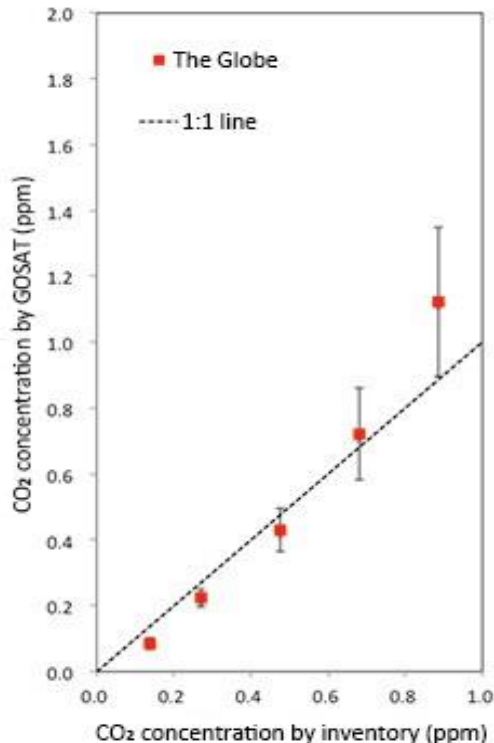

Satellite Information for Climate Change - Anthropogenic GHG Observation -

■ Satellite observation data can be used as a new verification method of GHG Emissions Inventory.

← Cross Comparison of CO₂ concentration by GOSAT data analysis with the emissions inventory based on statistical data, in Japan:
showing 1:1 correlation

JAXA, MOE and NIES have been cooperating on GOSAT Project.