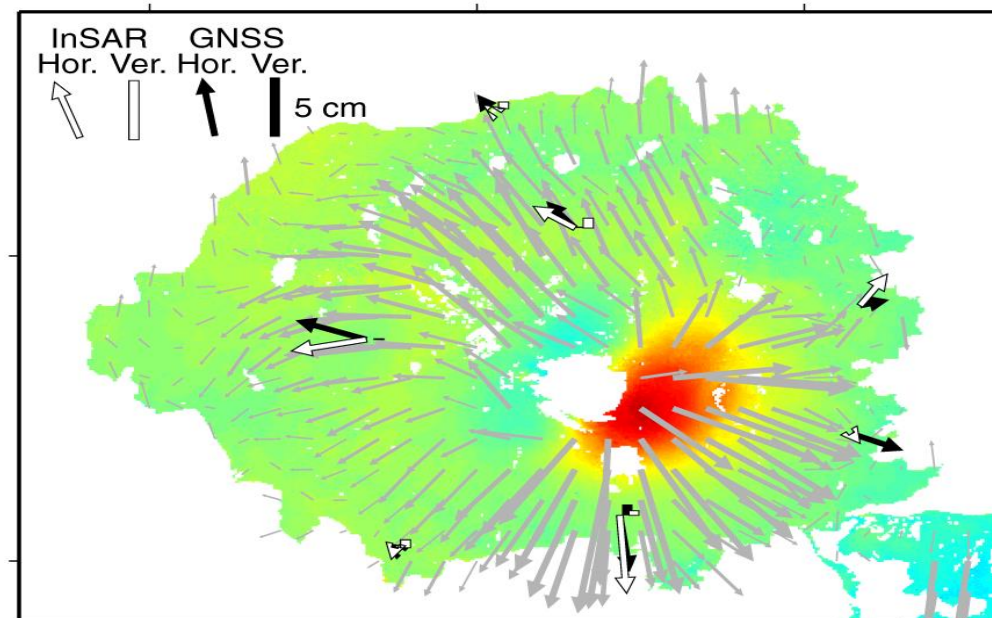

Satellite Information for Disaster Management

- Volcanoes -

- 3D Displacement Map generated from ALOS-2 data provides information on:
  - elevation of volcanic ground
  - volume of inflated magma

3D Displacement Map