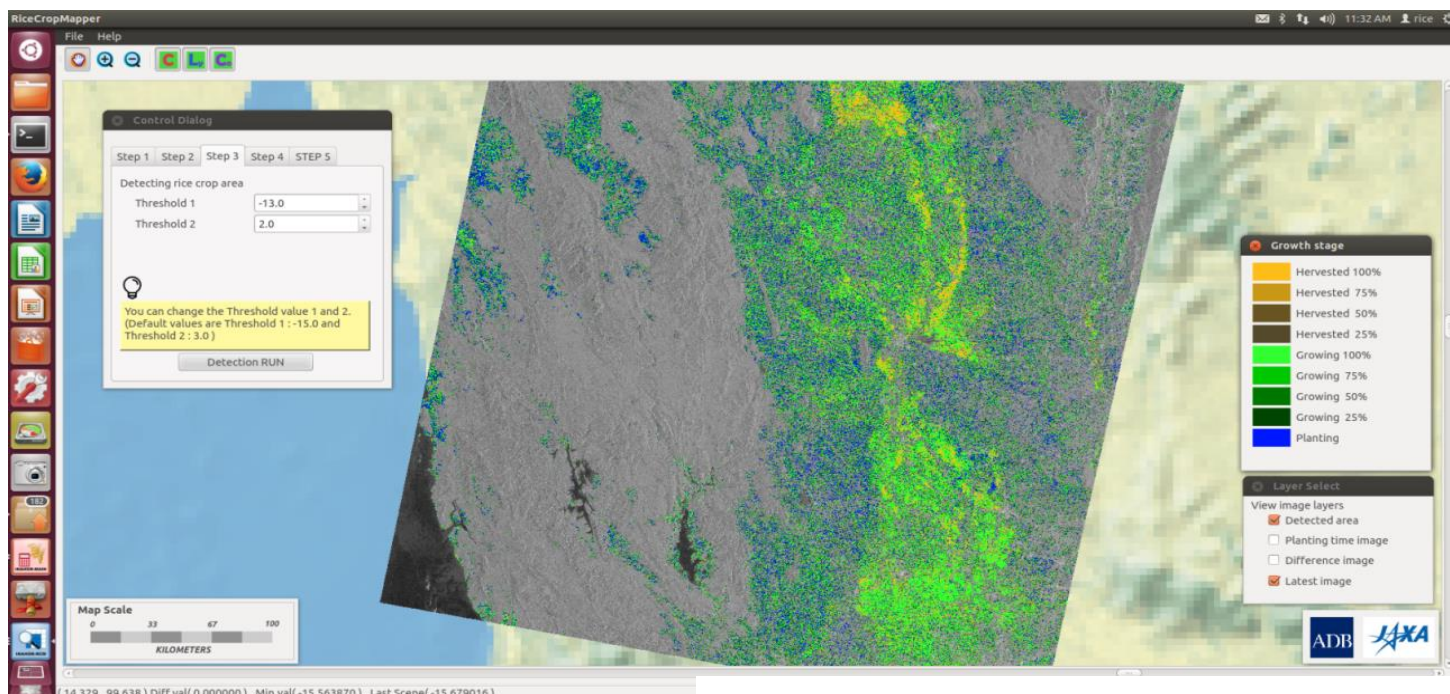

I  **MANILA**

Satellite Information for Disaster Management - Earthquakes -

- ALOS-2 data revealed large crustal deformations along the fault zone.
- The information was used by central and local governments to assess the recurrence risk of earthquake.

Satellite Information for Crop Management

- Rice Production Statistics -

- To Improve quality and timeliness of rice production statistics by using satellite data :
 - Over 80% accuracy of information
 - Compile information within two months every quarter

3 stages:

- ✓ Yellow: harvest
- ✓ Green: Growing
- ✓ Blue: Plant

- Philippines
- Vietnam
- Thailand
- Laos

- JAXA-ADB Agreement paved the way for space technologies to contribute to the development in the Asia-Pacific region.

Satellite Information for Illegal Deforestation - JAXA-JICA Forest Early Warning System -

25m Global Forest / Non-Forest Map

for understanding forest growth and reduction around the world

ALOS-2 with "PALSAR-2" radar