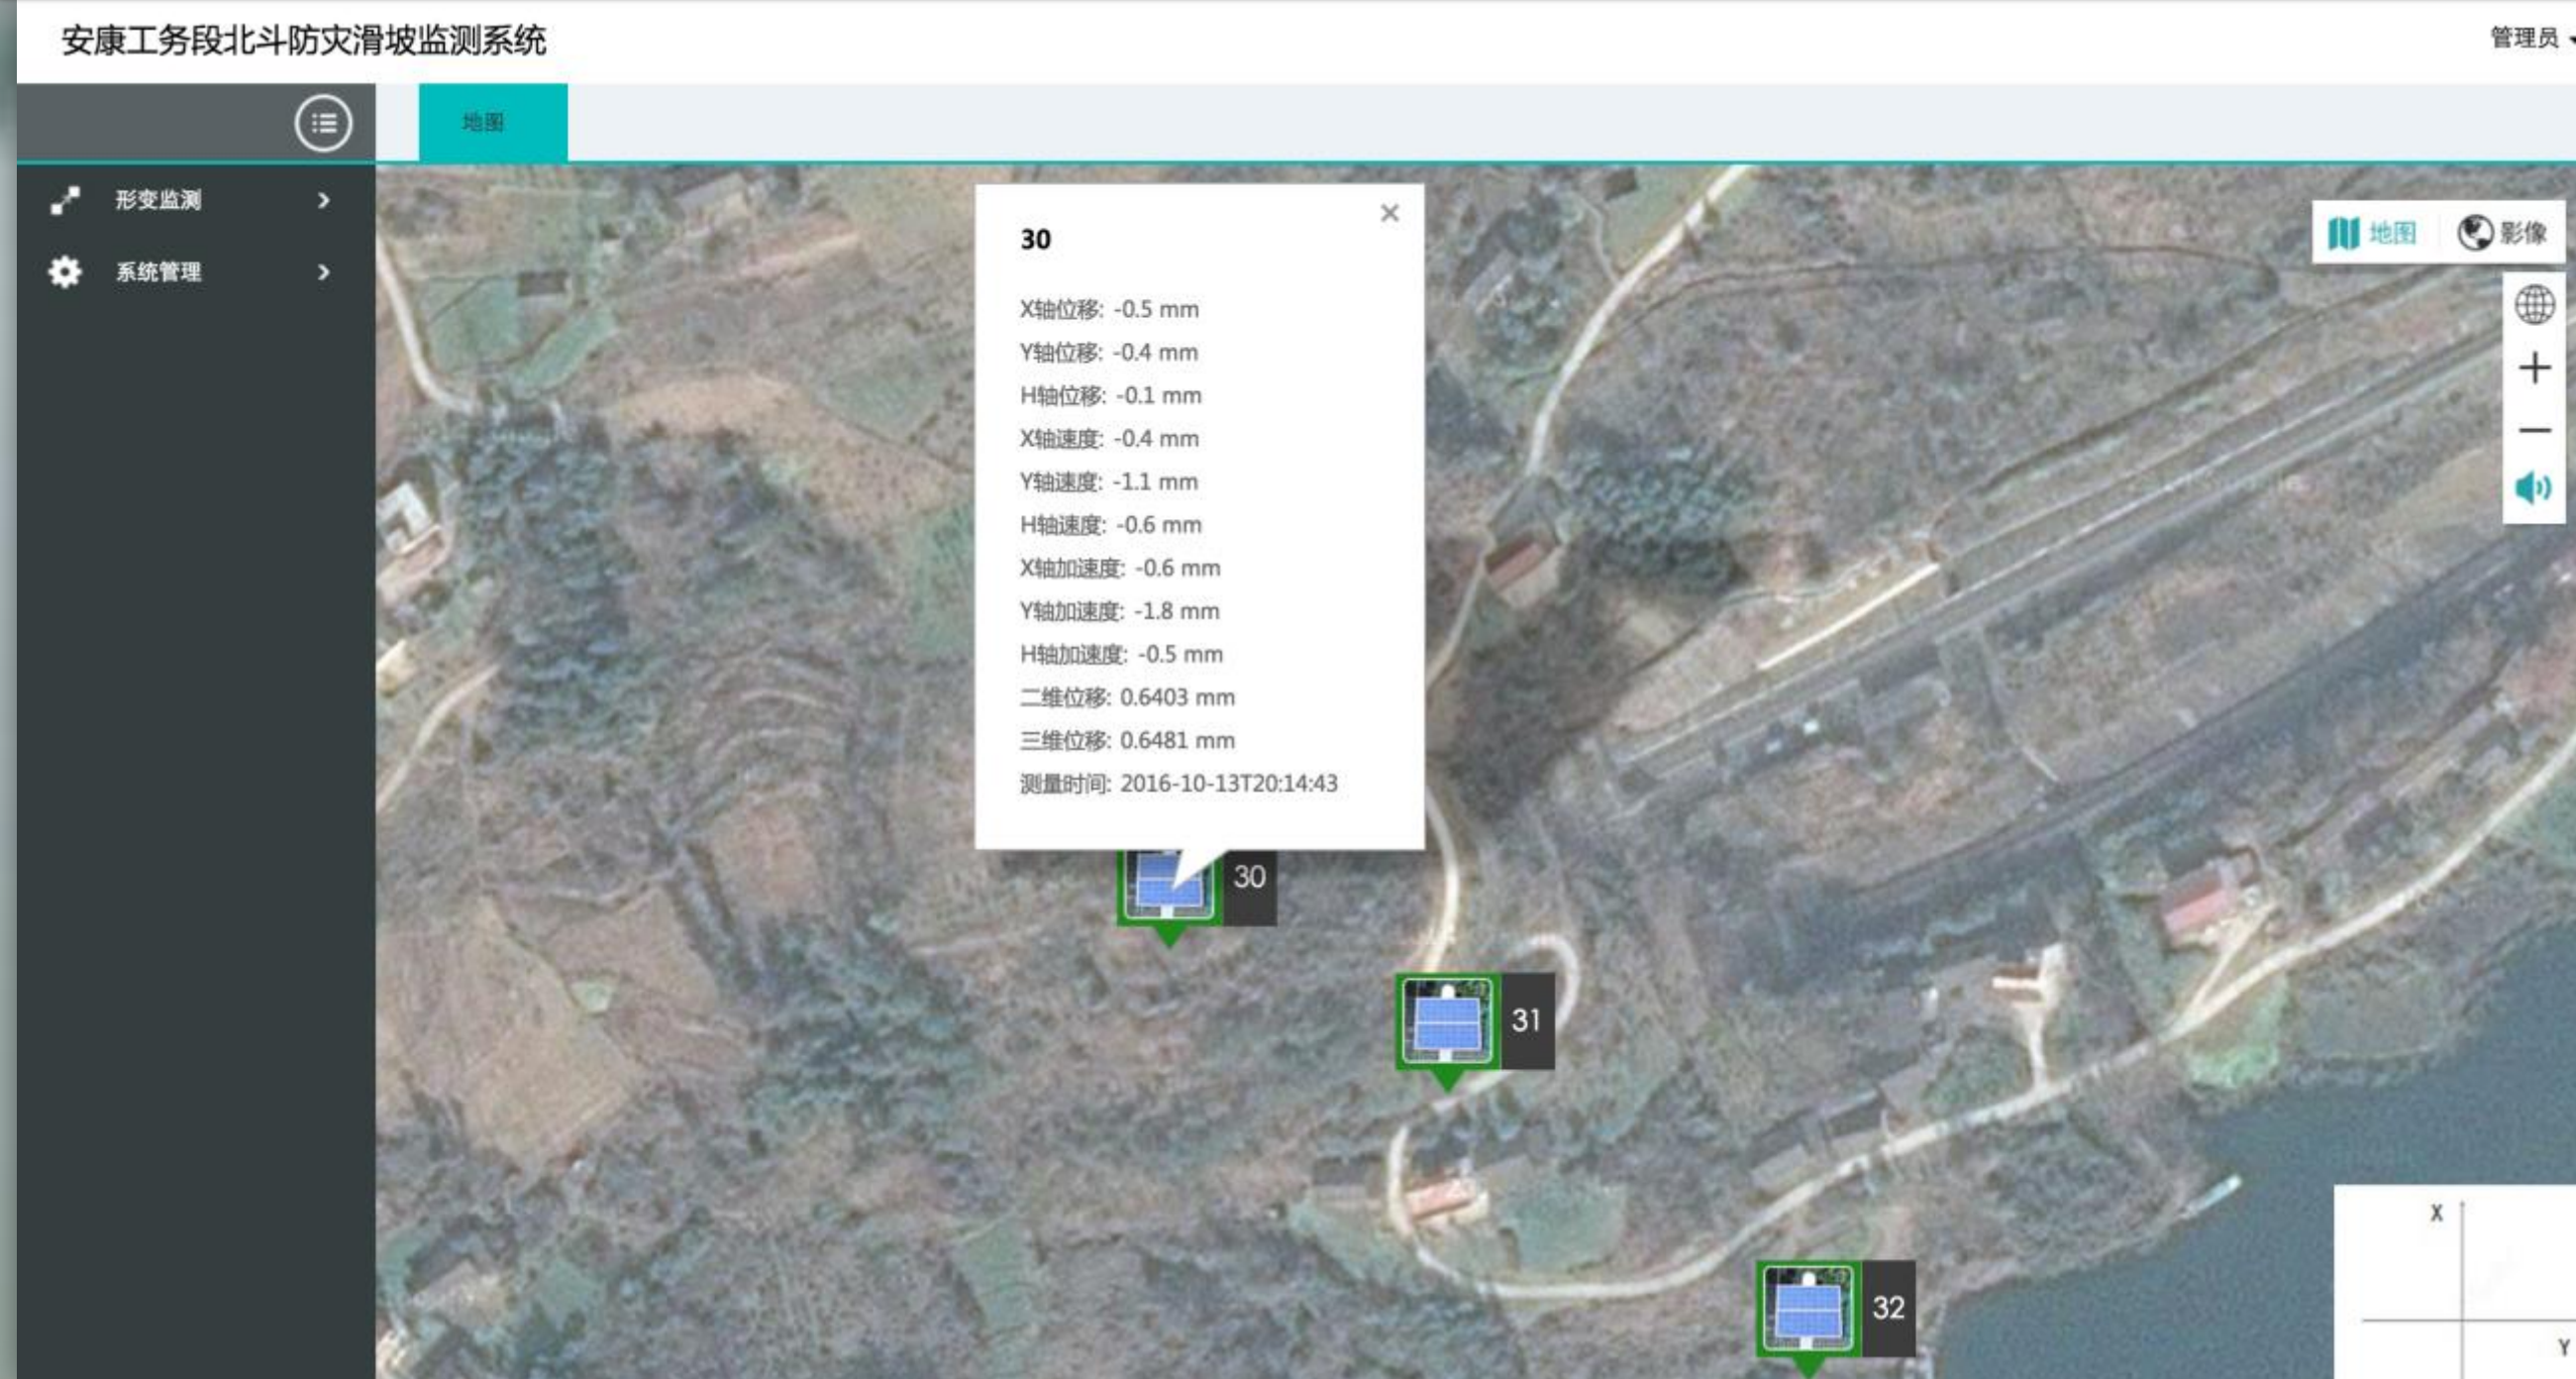

Landsides monitoring around the railway

Beidou landslide monitoring system for Shaan'Xi Ankang Railway

Construction safety monitoring

Commercial drones

33.3 ha / 1 day / 1 drone

100 Towers / 1 person / 1 day

City traffic management

Thank you

Position and timing are basic tags for the era of IOT for the things