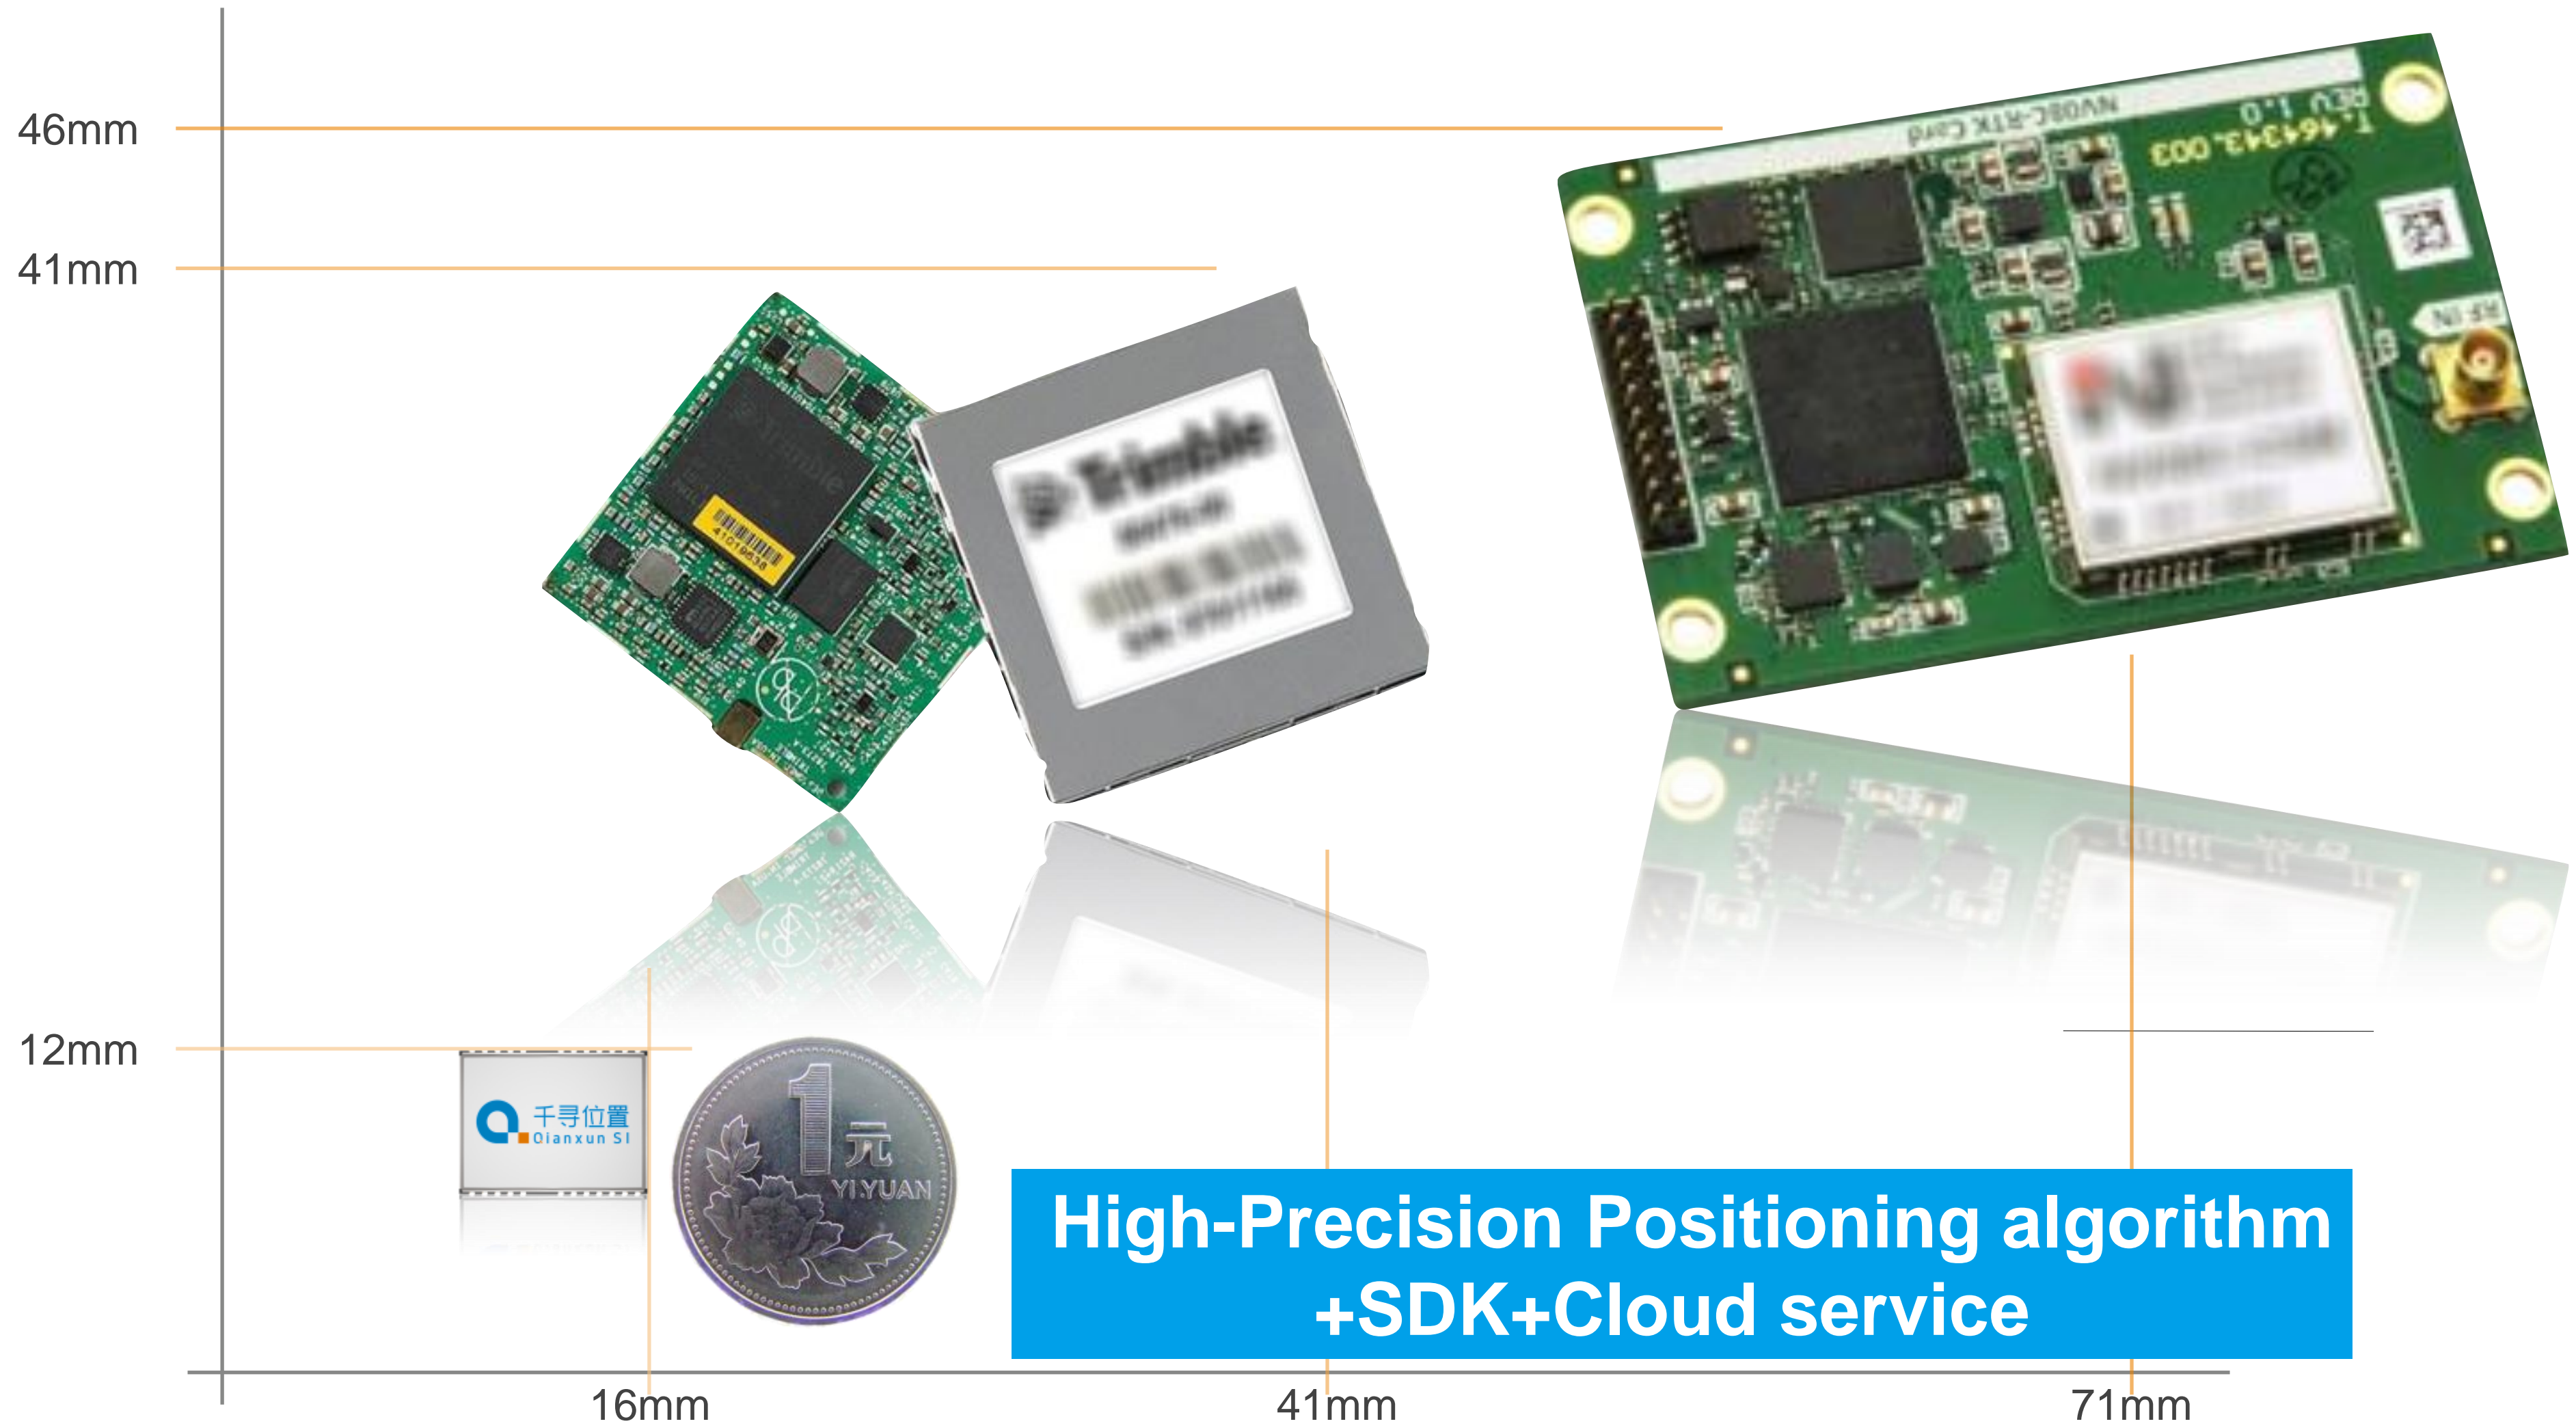

Smaller and more powerful