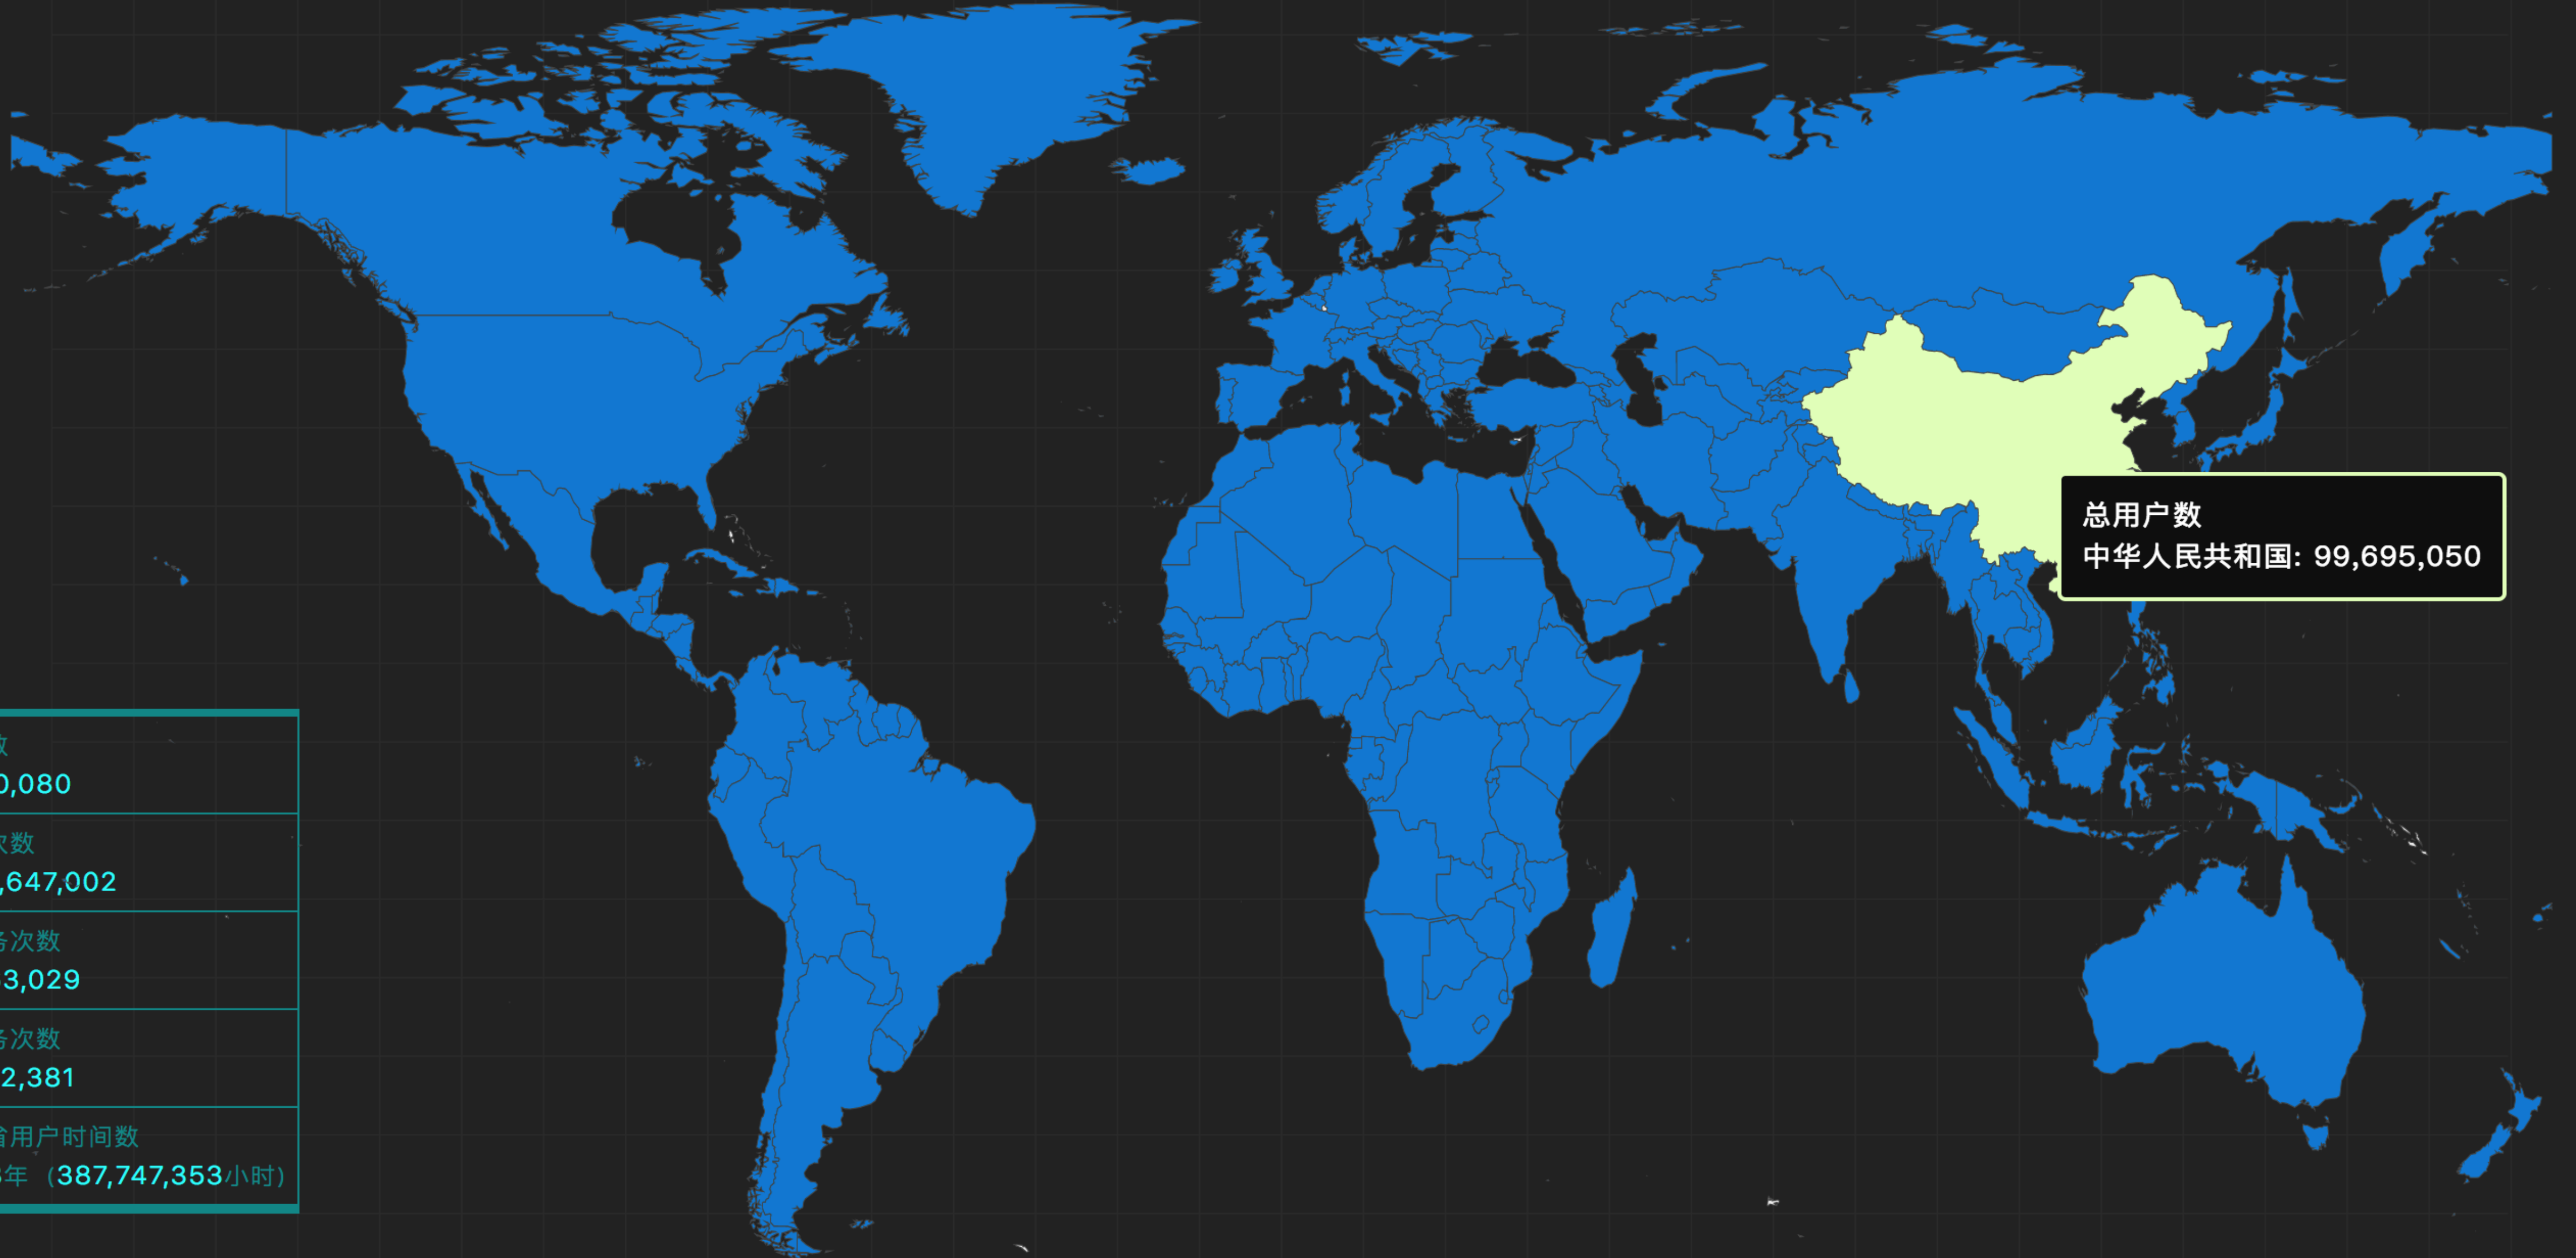

Realize the high precise PNT provision as a public service

Weiping Wang

Information Center of Norinco Group

Marketing Positioning and Vision

Qianxun SI was founded on **August 18th, 2015**.

Core business : **Internet + Positioning**

FindM

FindCM

FindMM

FindS

FindU

FindV

FindNow

FindTrace

—
Meter-level service full coverage

cm-level service available for all region of **20** province and Municipality

cm-level service available for partial area of **6** province

FindNow: Satellite acceleration positioning service