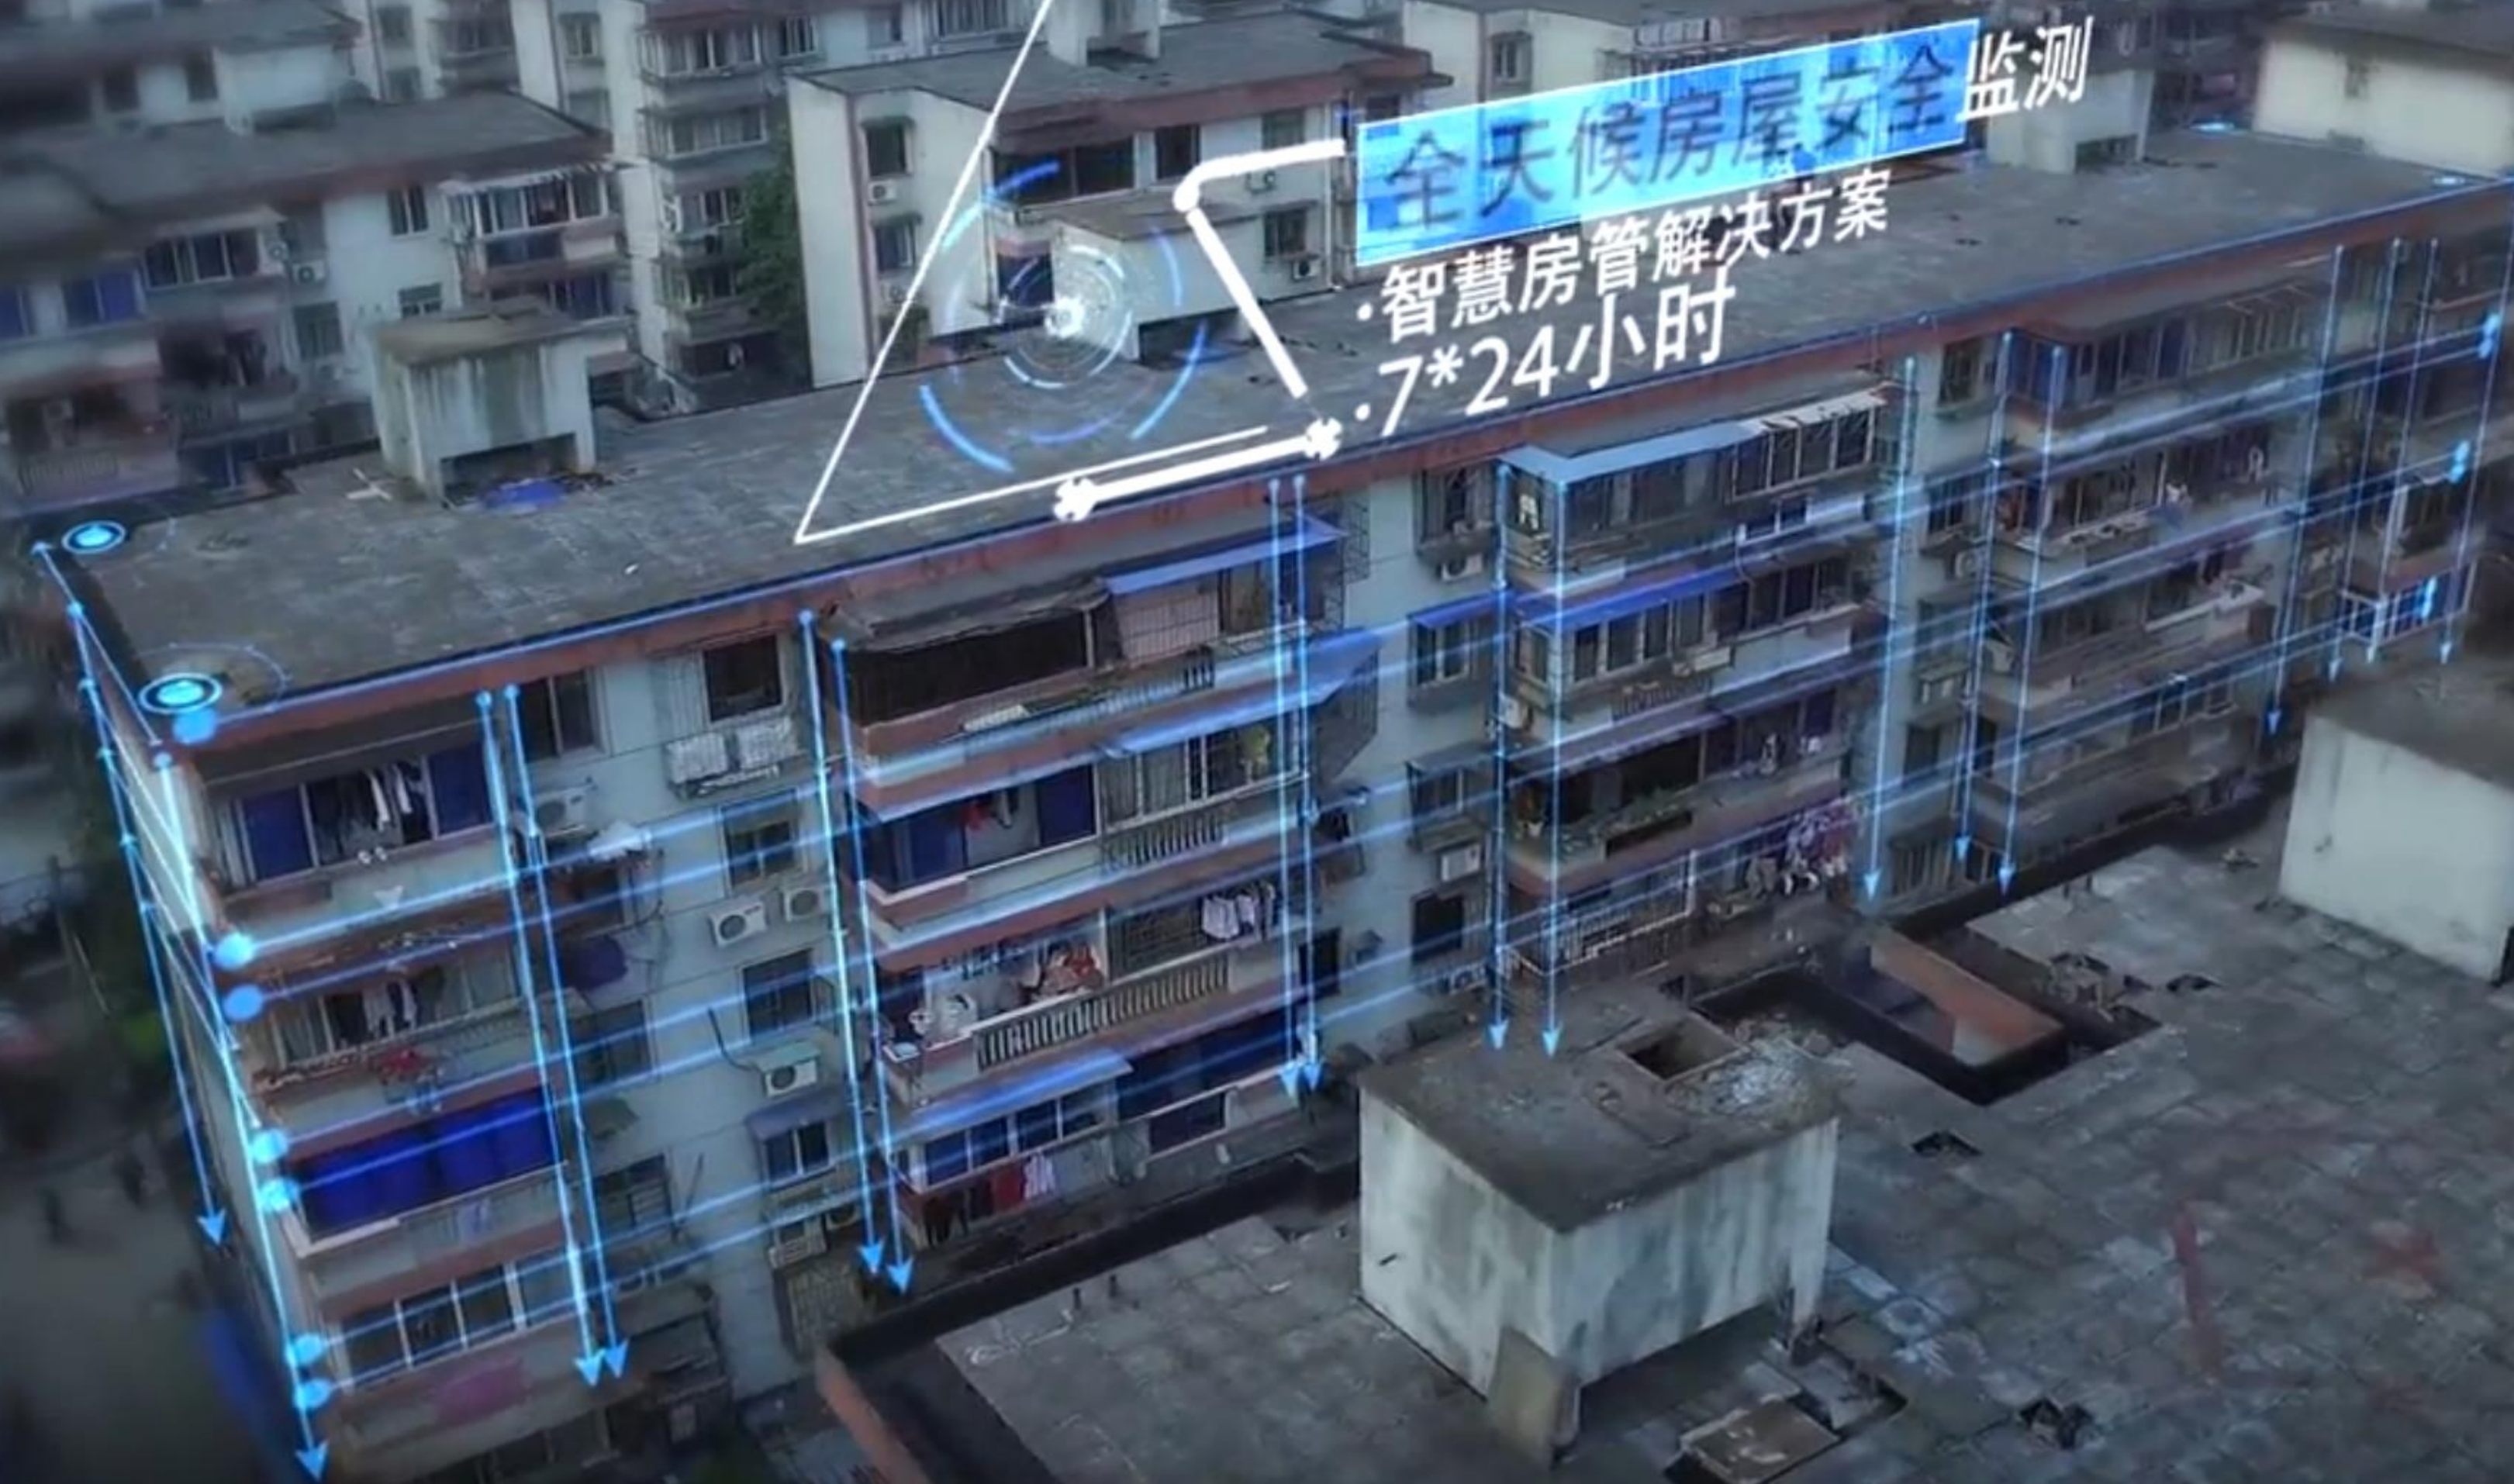

Landsides monitoring around the railway

Beidou landslide monitoring system for Shaan'Xi Ankang Railway

Construction safety monitoring

Commercial drones

33.3 ha / 1 day / 1 drone

100 Towers / 1 person / 1 day

City traffic management

Thank you

Position and timing are basic tags for the era of IOT for the things