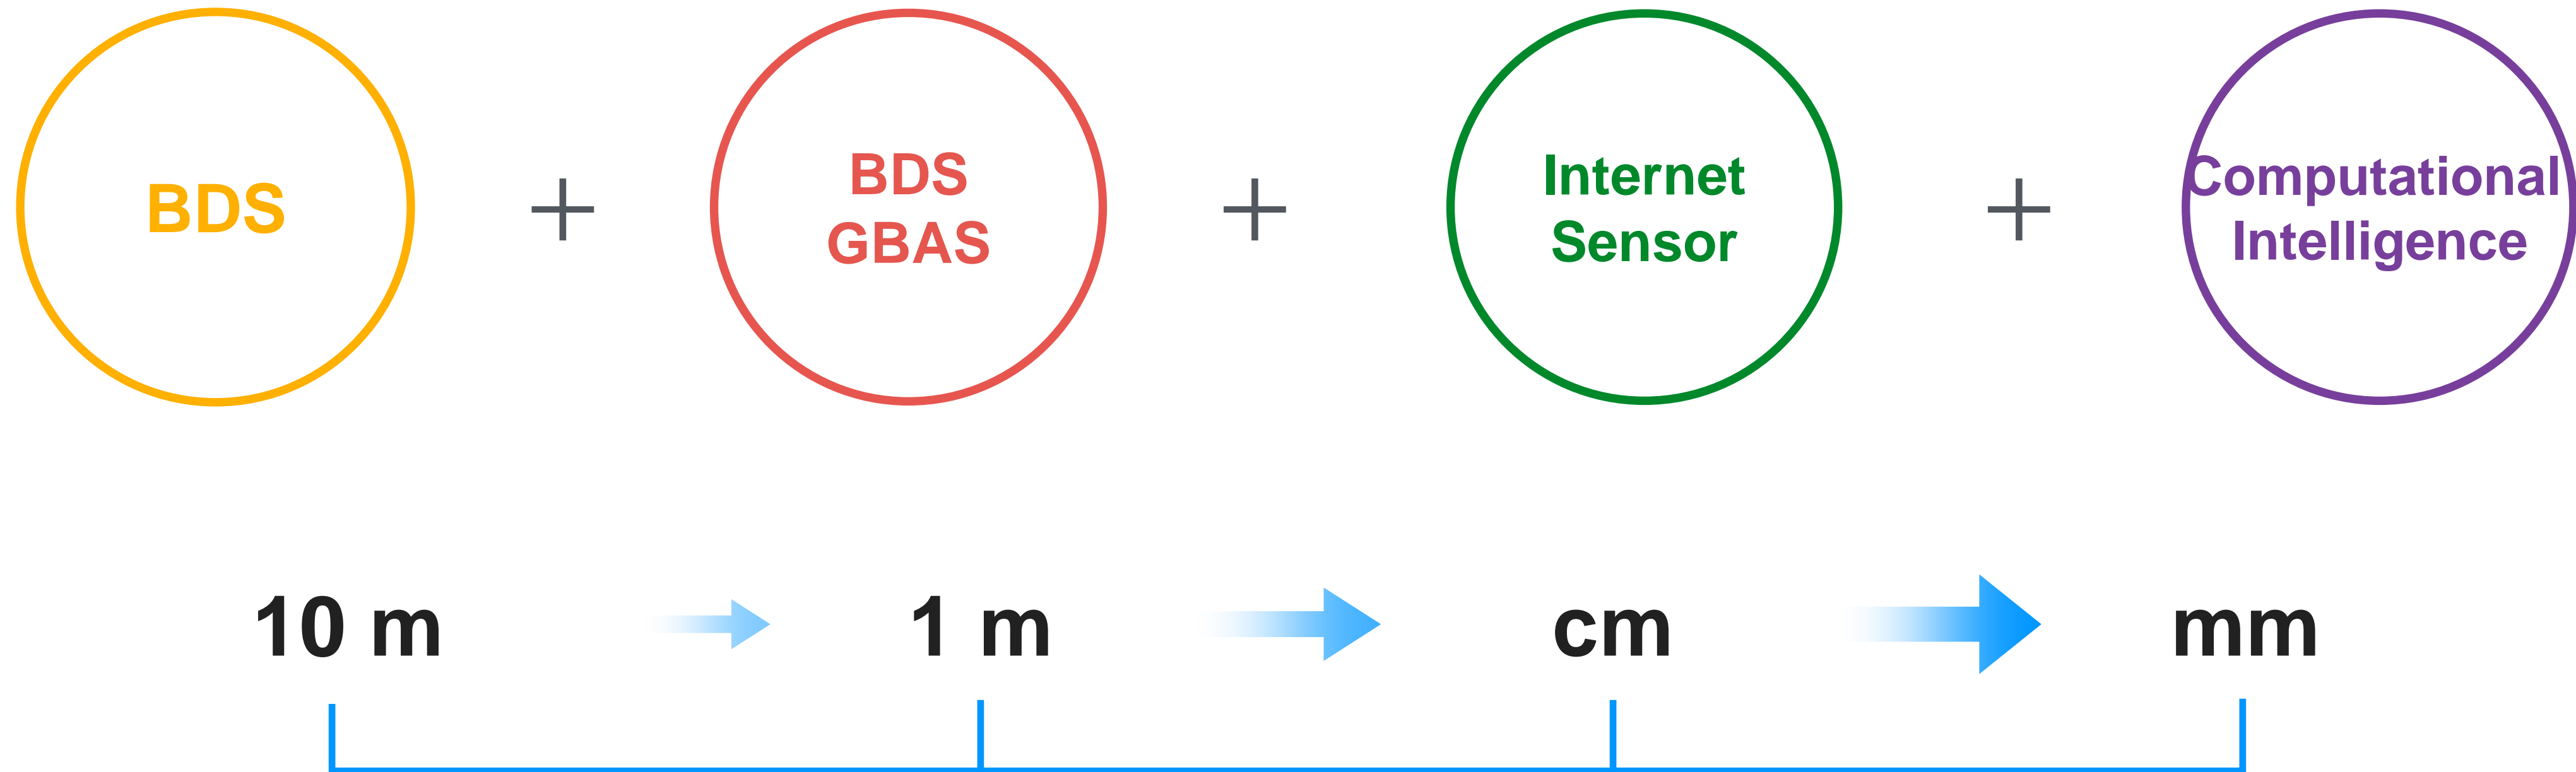

Realize the high precise PNT provision as a public service

Weiping Wang

Information Center of Norinco Group

Marketing Positioning and Vision

Qianxun SI was founded on **August 18th, 2015**.

Core business : **Internet + Positioning**

Establish the cloud-based location service platform by building and consolidating BDS network.

Satisfy the high precision positioning needs of countries, industries and consumer markets.

Building capabilities for precise and intelligent PNT service

Realize the high precise PNT provision as a public service

To be the major infrastructure of IOT era

Capacity-building of public service

Nationwide Beidou GBAS Reference Station Distribution

基站总数：2079

⊙ 加密站总数：1865