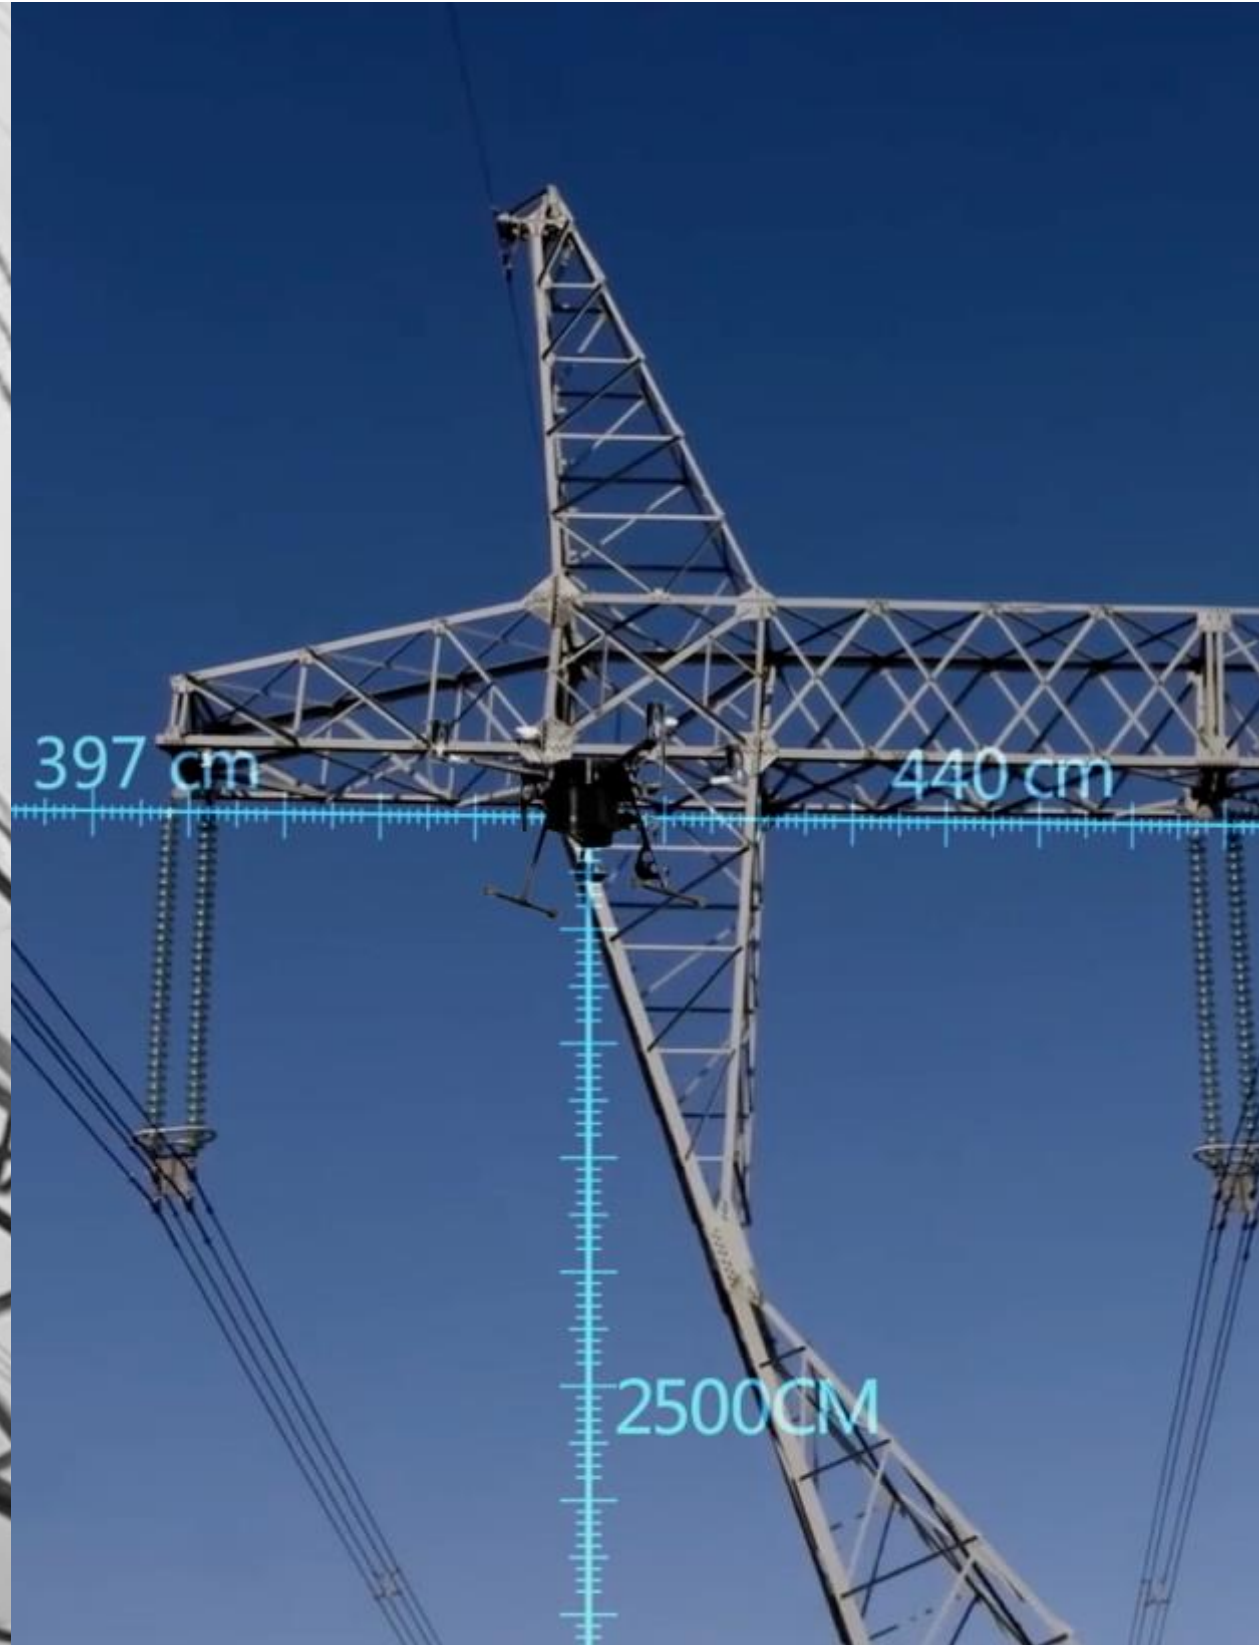

Landsides monitoring around the railway

Beidou landslide monitoring system for Shaan'Xi Ankang Railway

Construction safety monitoring

Commercial drones

33.3 ha / 1 day / 1 drone

100 Towers / 1 person / 1 day