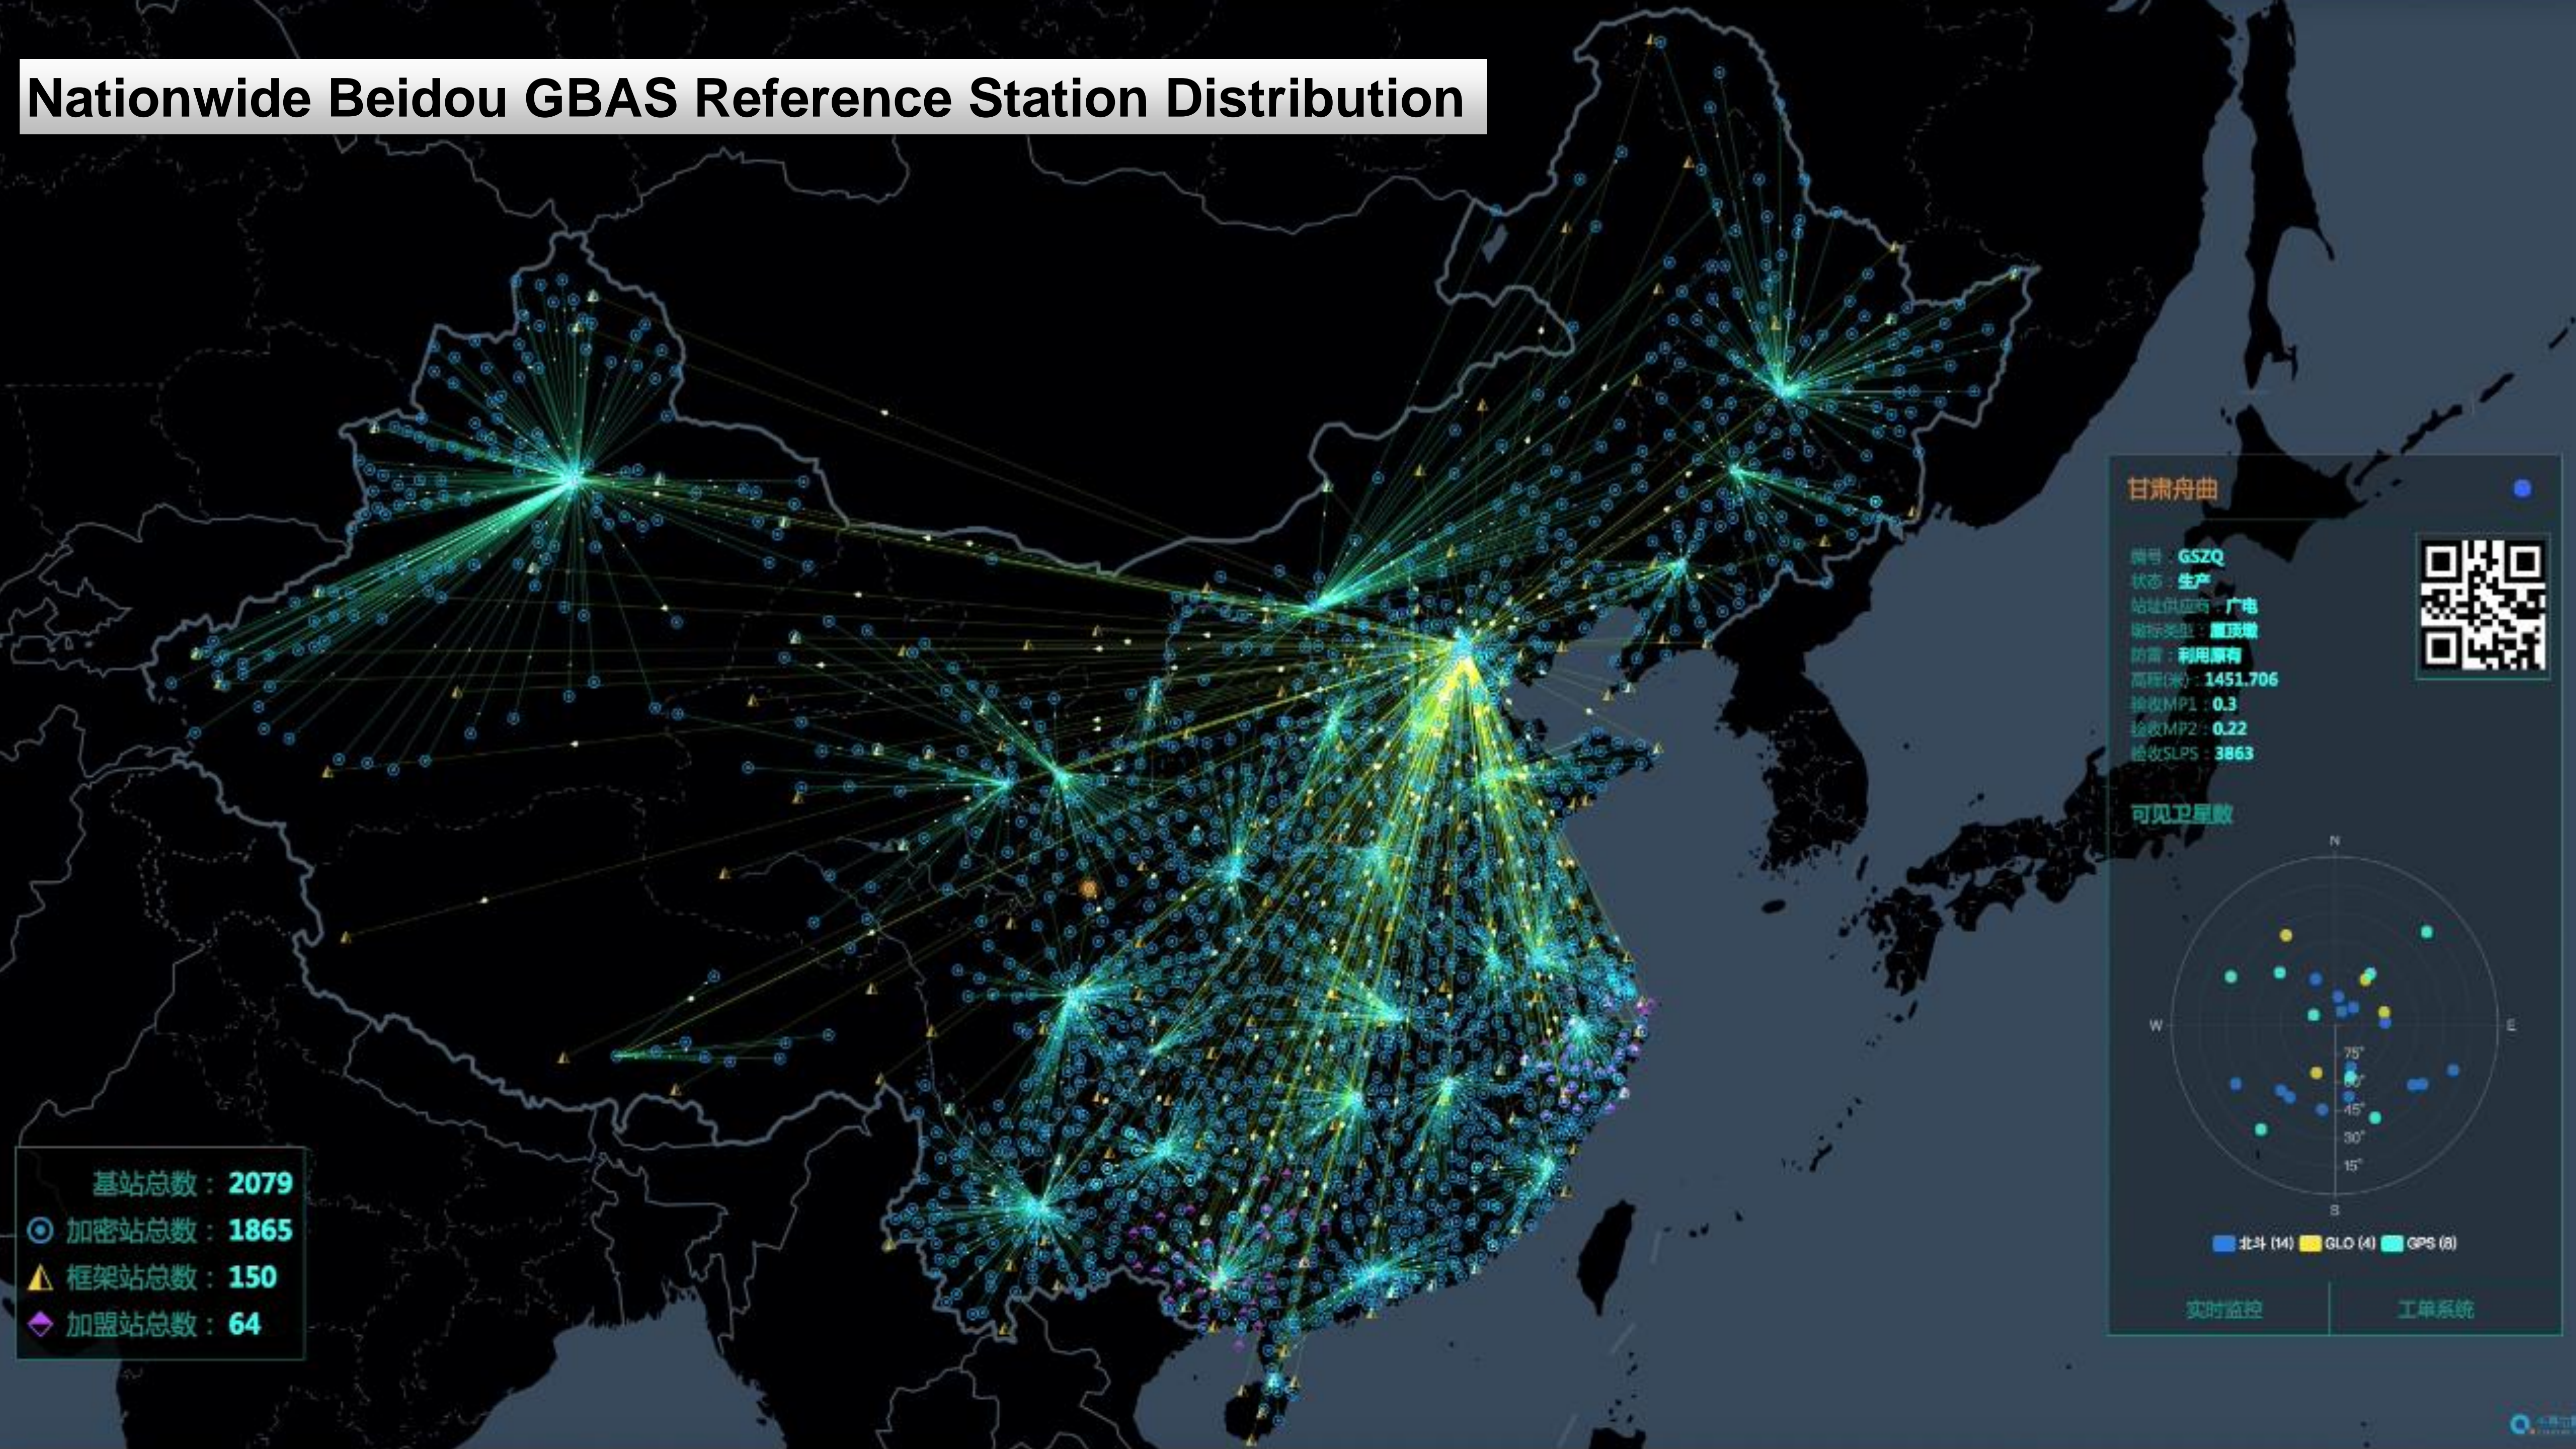

Realize the high precise PNT provision as a public service

Weiping Wang

Information Center of Norinco Group

Marketing Positioning and Vision

Qianxun SI was founded on **August 18th, 2015**.

Core business : **Internet + Positioning**

Establish the cloud-based location service platform by building and consolidating BDS network.

Satisfy the high precision positioning needs of countries, industries and consumer markets.

Building capabilities for precise and intelligent PNT service

Realize the high precise PNT provision as a public service

To be the major infrastructure of IOT era

Capacity-building of public service

Nationwide Beidou GBAS Reference Station Distribution

基站总数：2079

⊙ 加密站总数：1865

—
Meter-level service full coverage

cm-level service available for all region of **20** province and Municipality

cm-level service available for partial area of **6** province

FindNow: Satellite acceleration positioning service