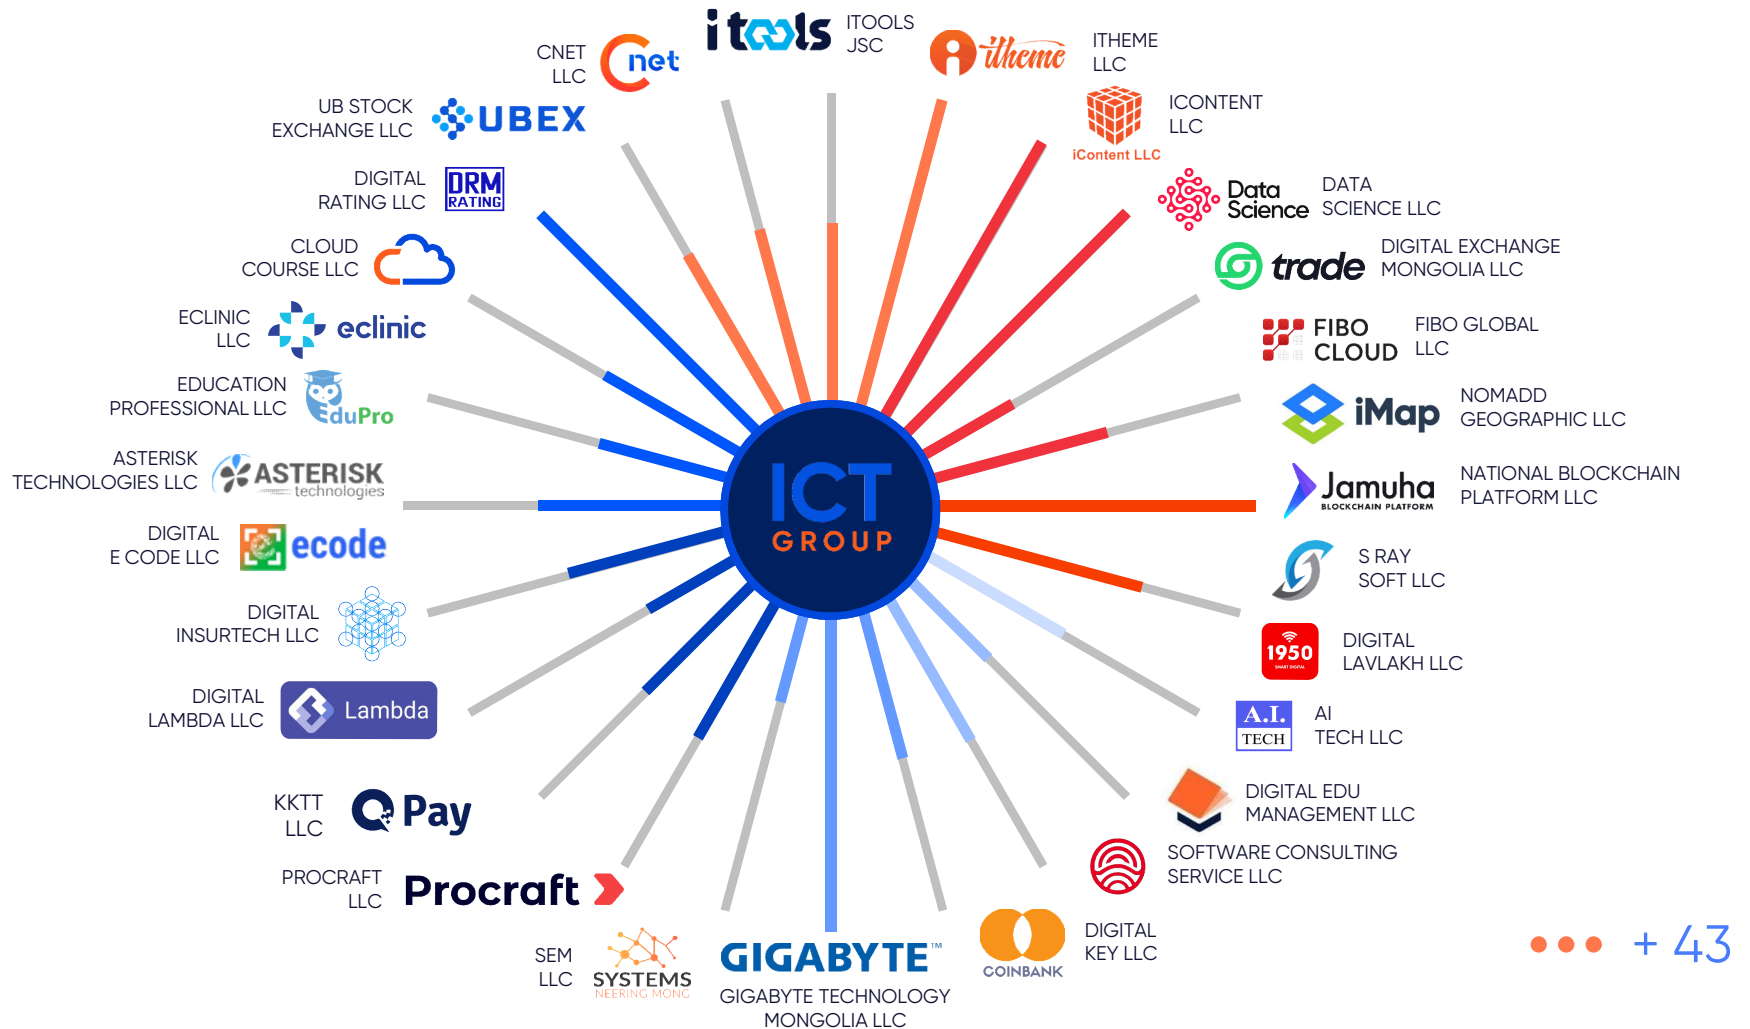

ICT | INFORMATION AND
GROUP | COMMUNICATION
TECHNOLOGY

A faint, light-colored network diagram in the background, featuring a complex web of interconnected nodes and lines, with some nodes highlighted in blue and orange.

Let's create the right future
with the right people
and with the right solutions

ICT GROUP LLC is established in 2011 for operating in the Information Technology Sector which is defined strategical sector in Mongolia.

Our GROUP invested to 43 companies directly and we offer integrated services to customers through our subsidiaries.

Business

About the group

Subsidiary companies

Main sectors

Since 2021

HEALTHCARE

EDUCATION

FINANCE

AGRICULTURE

MINING

2,800,000

80% of Mongolian citizens

1,500,000

Healthcare

250,000